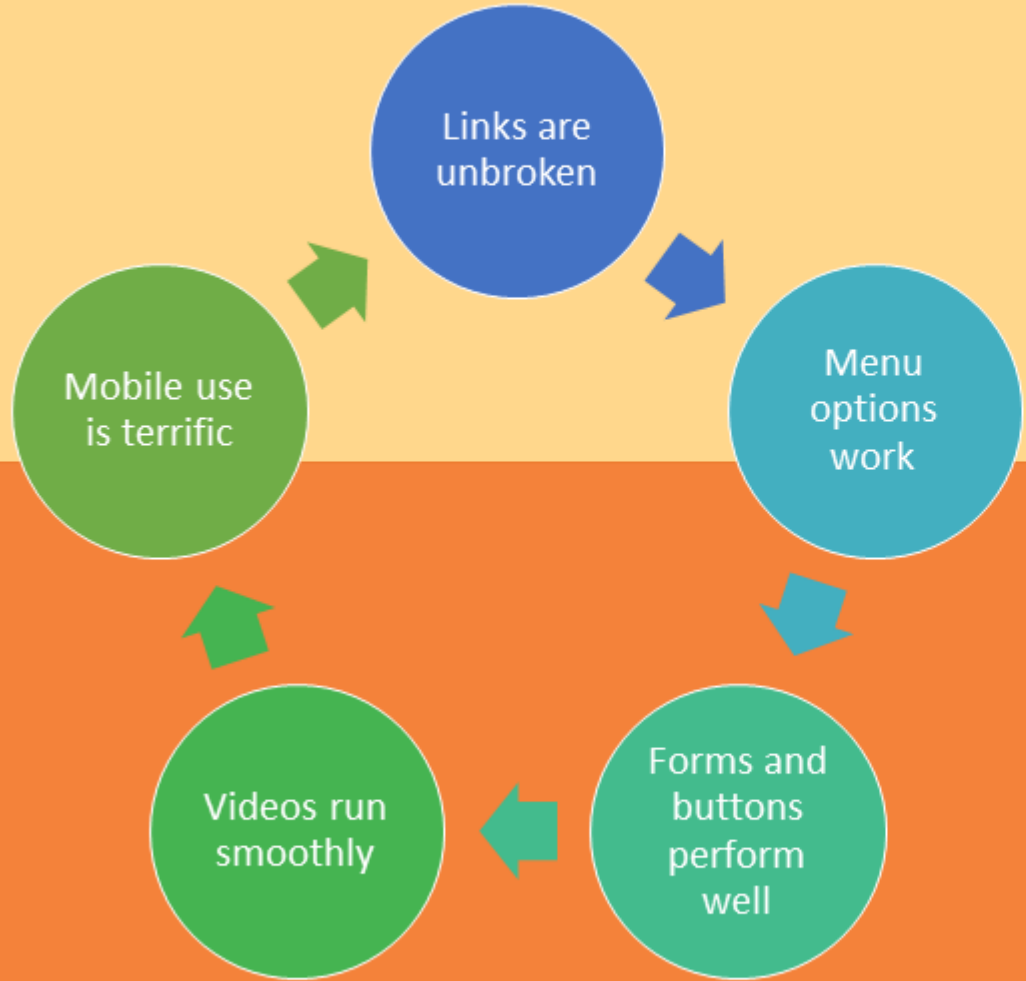

Website Functionality

- Do a functionality check at least monthly
- Test on mobile devices as well
- Test all new functionality both before and after it goes live
- Have someone else test that wasn't involved in design process

Consistently good functionality

- Lowers abandonment rate
- Raises viewer satisfaction
- Fosters confidence in your process
- Increases rate of return traffic
- Supports your website message